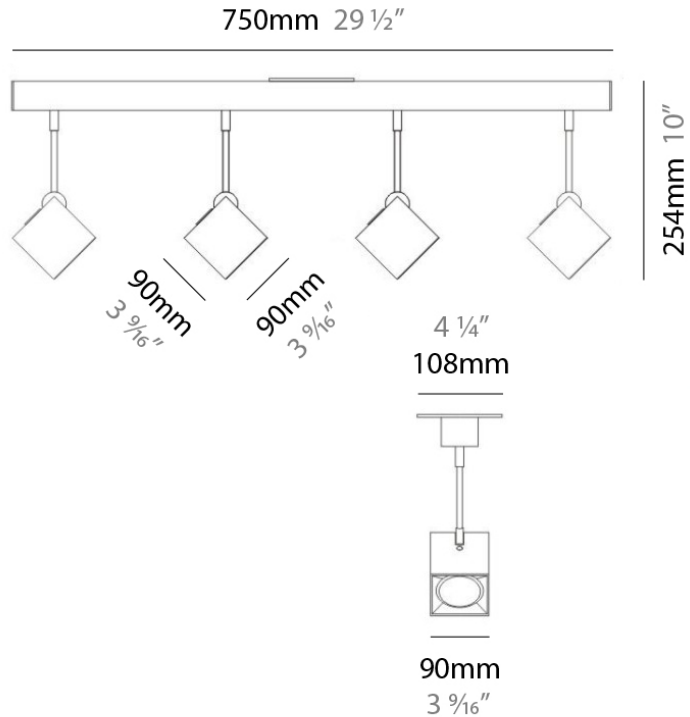

PROJECT	
TYPE	
NOTES	
QUANTITY	
DATE	

DAU SURFACE

D92018

GENERAL

Series: Dau
Brand: Milan
Division: Design
Mounting Type: Surface
Mounting Location: Ceiling
Subcategory: Pendant

PHYSICAL

Shape: Abstract
Length (mm): 750
Length (in): 29 1/2"
Width (mm): 110
Width (in): 4 3/16"
Height (mm): 254
Height (in): 10
Weight (kg): 2.04
Weight (lbs): 4.5
Fixture Material: Aluminum

ELECTRICAL

Number of Lamps: 4
Lamp Type: LED Retrofit
Lamp Shape: MR16
Bulb Included: Bulb Not Included
Total Output Wattage (W): 20
Max. Wattage Per Lamp (W): 5
Lamp Base: GU10
Input Voltage (V): 120

LED

Delivered Lumen Range: 1000 - 1999 lm

OPTICAL

RATINGS AND CERTIFICATIONS

Certified By: CSA Certified to UL and CSA Standards
IP rating: IP20