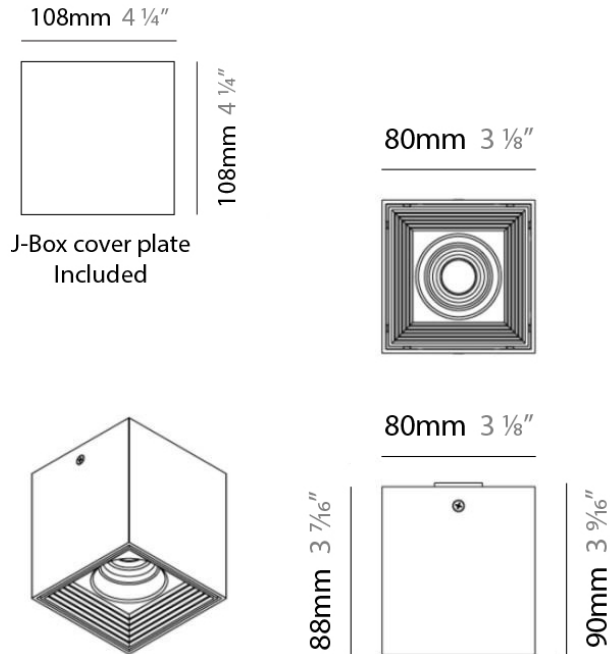

DAU SINGLE SURFACE

D92128

PROJECT	
TYPE	
NOTES	
QUANTITY	
DATE	

GENERAL

Series: Dau
Subseries: Dau Single
Brand: Milan
Division: Design
Mounting Type: Surface
Mounting Location: Ceiling
Subcategory: Downlight

PHYSICAL

Shape: Cube
Length (mm): 80
Length (in): 3 1/8"
Width (mm): 80
Width (in): 3 1/8"
Height (mm): 90
Height (in): 3 9/16"
Light Distribution: Direct
Weight (kg): 0.6
Weight (lbs): 1.2999
Fixture Material: Extruded Aluminum

ELECTRICAL

Input Wattage Range: 10 - 19 W
Lamp Type: LED
Input Wattage (W): 10
Total Output Wattage (W): 9.3
Dimming: Tri-Mode (Non-Dimming and Phase Dimming (120Vac only) and 0-10V Dimming)
Driver Included: Yes
Driver Location: Integrated
Driver Type: Constant Current - 120Vac
Driver Class: Class 2
Input Voltage (V): 120
Constant Current (mA): 350
Upon Request: (Not included: see components) Remote: 0-10Vdc dimming / Phase dimming @120Vac / 277Vac / Lutron Pro

LED

Delivered Lumen Range: 500 - 999 lm
Number of LEDs: 1
Color Temperature (°K): 2700
Max. Delivered Lumen (lm): 829.93
CRI: >80 CRI
Lamp Life (hrs): 50000

OPTICAL

Reflector°: 50

RATINGS AND CERTIFICATIONS

Certified By: CSA Certified to UL and CSA Standards
IP rating: IP20